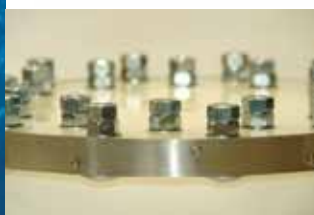

Ideal entry-level hull cleaning system.

POLYESTER BRISTLE BRUSH

4 rows of soft plastic bristles for removing light to medium slime and weed.

UMC ordering number 01212

STAINLESS STEEL WIRE BRUSH

4 rows of stainless steel wire for removing medium to heavy slime and weed and infant shell growth.

UMC ordering number 01202

TWISTED WIRE BRUSH

3 rows of twisted wire for removing medium to heavy shell growth.

UMC ordering number 01114

COACH BOLT BRUSH

2 rows of coach bolts for removing very heavy shell growth.